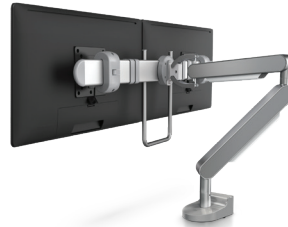

ClearOne Chat 50U

Evolve 40 Mono Headset

HuddleCamHD Webcam

Personal Video Conference Lighting

ZHUB USB-C Docking Station

Zdock Integrated/Stand Alone Docking Station for any ZGO Mount Options

Single Monitor Mount System - Single Arm

Dual Monitor Mount System - Single Arm with Crossbar

Dual Monitor Mount System - Dual Arm

PERSONAL VIDEO CONFERENCE KITS

OPTION ONE

\$329.00

- ClearOne Chat 50U
- HuddleCamHD Webcam
- Personal Video Conference Lighting

ADD ON OPTIONS

- Custom Designed Arm Insert \$13.50
- Single Monitor Arm Handle \$18.00
- Dual Monitor Arm Handle \$37.00

DOCKS AND TECHNOLOGY OPTIONS

- ZHUB USB-C Docking Station (2XHDMI, 2X USB 3.1, 1XRJ45) \$119.00
- Zdock Integrated Docking Station for any ZGO Mount Options \$297.00
- Zdock Stand Alone Docking Station for any ZGO Mount Options \$297.00